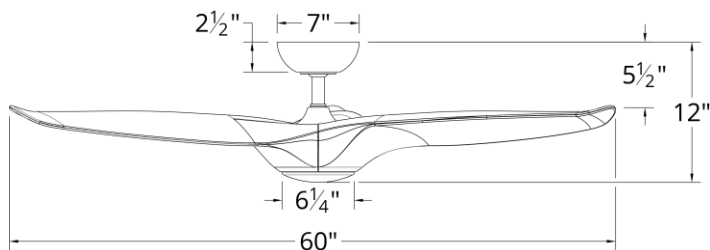

MORPHEUS III 60" Ceiling Fan

FR-W1813-60L

MODERN FORMS SMART FANS

PRODUCT DESCRIPTION

With cutting-edge smart controls and a totally quiet DC motor, Morpheus is a sleek piece of luxury in a stylish two- or three-blade design. Like all our smart fans, Morpheus connects through Wi-Fi to our exclusive Modern Forms app, so it doesn't matter if you're five feet away or five hundred miles away- control is always in the palm of your hand. A powerful LED luminaire with artisan-crafted opal glass and thick aerodynamically soundless blades round out the design. Available in four amazing finishes.

SPECIFICATIONS

Construction: ABS
Blade: 12° Pitch, 60" sweep, ABS
Downrod: 1" O.D. x 6"H included
Mounting Slope: Up to 32°
Lead Wire: 80"
Hanging Weight: 14 lbs
Total Power: 50.5W
Standards: UL/cUL Wet Location listed, Title 24 JA8-2016 Compliant, Title 20, Energy Star

FEATURES

- 6 fan speeds through both Summer and Winter Modes
- Silent DC motor
- Optional LED light kit included
- Includes BT remote control with wall cradle
- Optional BT wall control sold separately
- Compatible with Modern Forms app

LIGHT KIT PERFORMANCE

Light Source: LED
Light Wattage: 19.5
Dimming: Integrated
Color Temperature: 3000K (2700K / 3500K options available)
Rated Life: 50,000 Hours
Standards: Title 24 JA8-2016 Compliant

ESTIMATED AIR PERFORMANCE

Airflow: 7490 cubic ft per minute on high
Power: 31 watts on high
Airflow Efficiency: 243 cubic ft per minute per watt
Revolutions Per Minute: 142 RPMs on high
Estimated Yearly Energy Cost ($): $5.70

WIRELESS PERFORMANCE

Bluetooth Range: Up to 150 ft*
Wi-Fi Range: Up to 150 ft*

ORDER NUMBER

Model	LED Lumens	Delivered Lumens	Housing	Blade
FR-W1813-60L	1600	1142	GB Gloss Black	Gloss Black
			GW Gloss White	Gloss White
			AS Automotive Silver	Automotive Silver

Example: **FR-W1813-60L-GW**

For 2700K add "-27"; 3500K add "-35" before the finish: **FR-W1813-60L-27-GW**

*Results may vary based on application and surroundings.

modernforms.com
Phone (866) 810.6615
Fax (800) 526.2585

Headquarters/Eastern Distribution Center
44 Harbor Park Drive
Port Washington, NY 11050

Central Distribution Center
1600 Distribution Ct
Lithia Springs, GA 30122

Western Distribution Center
1750 Archibald Avenue
Ontario, CA 91760